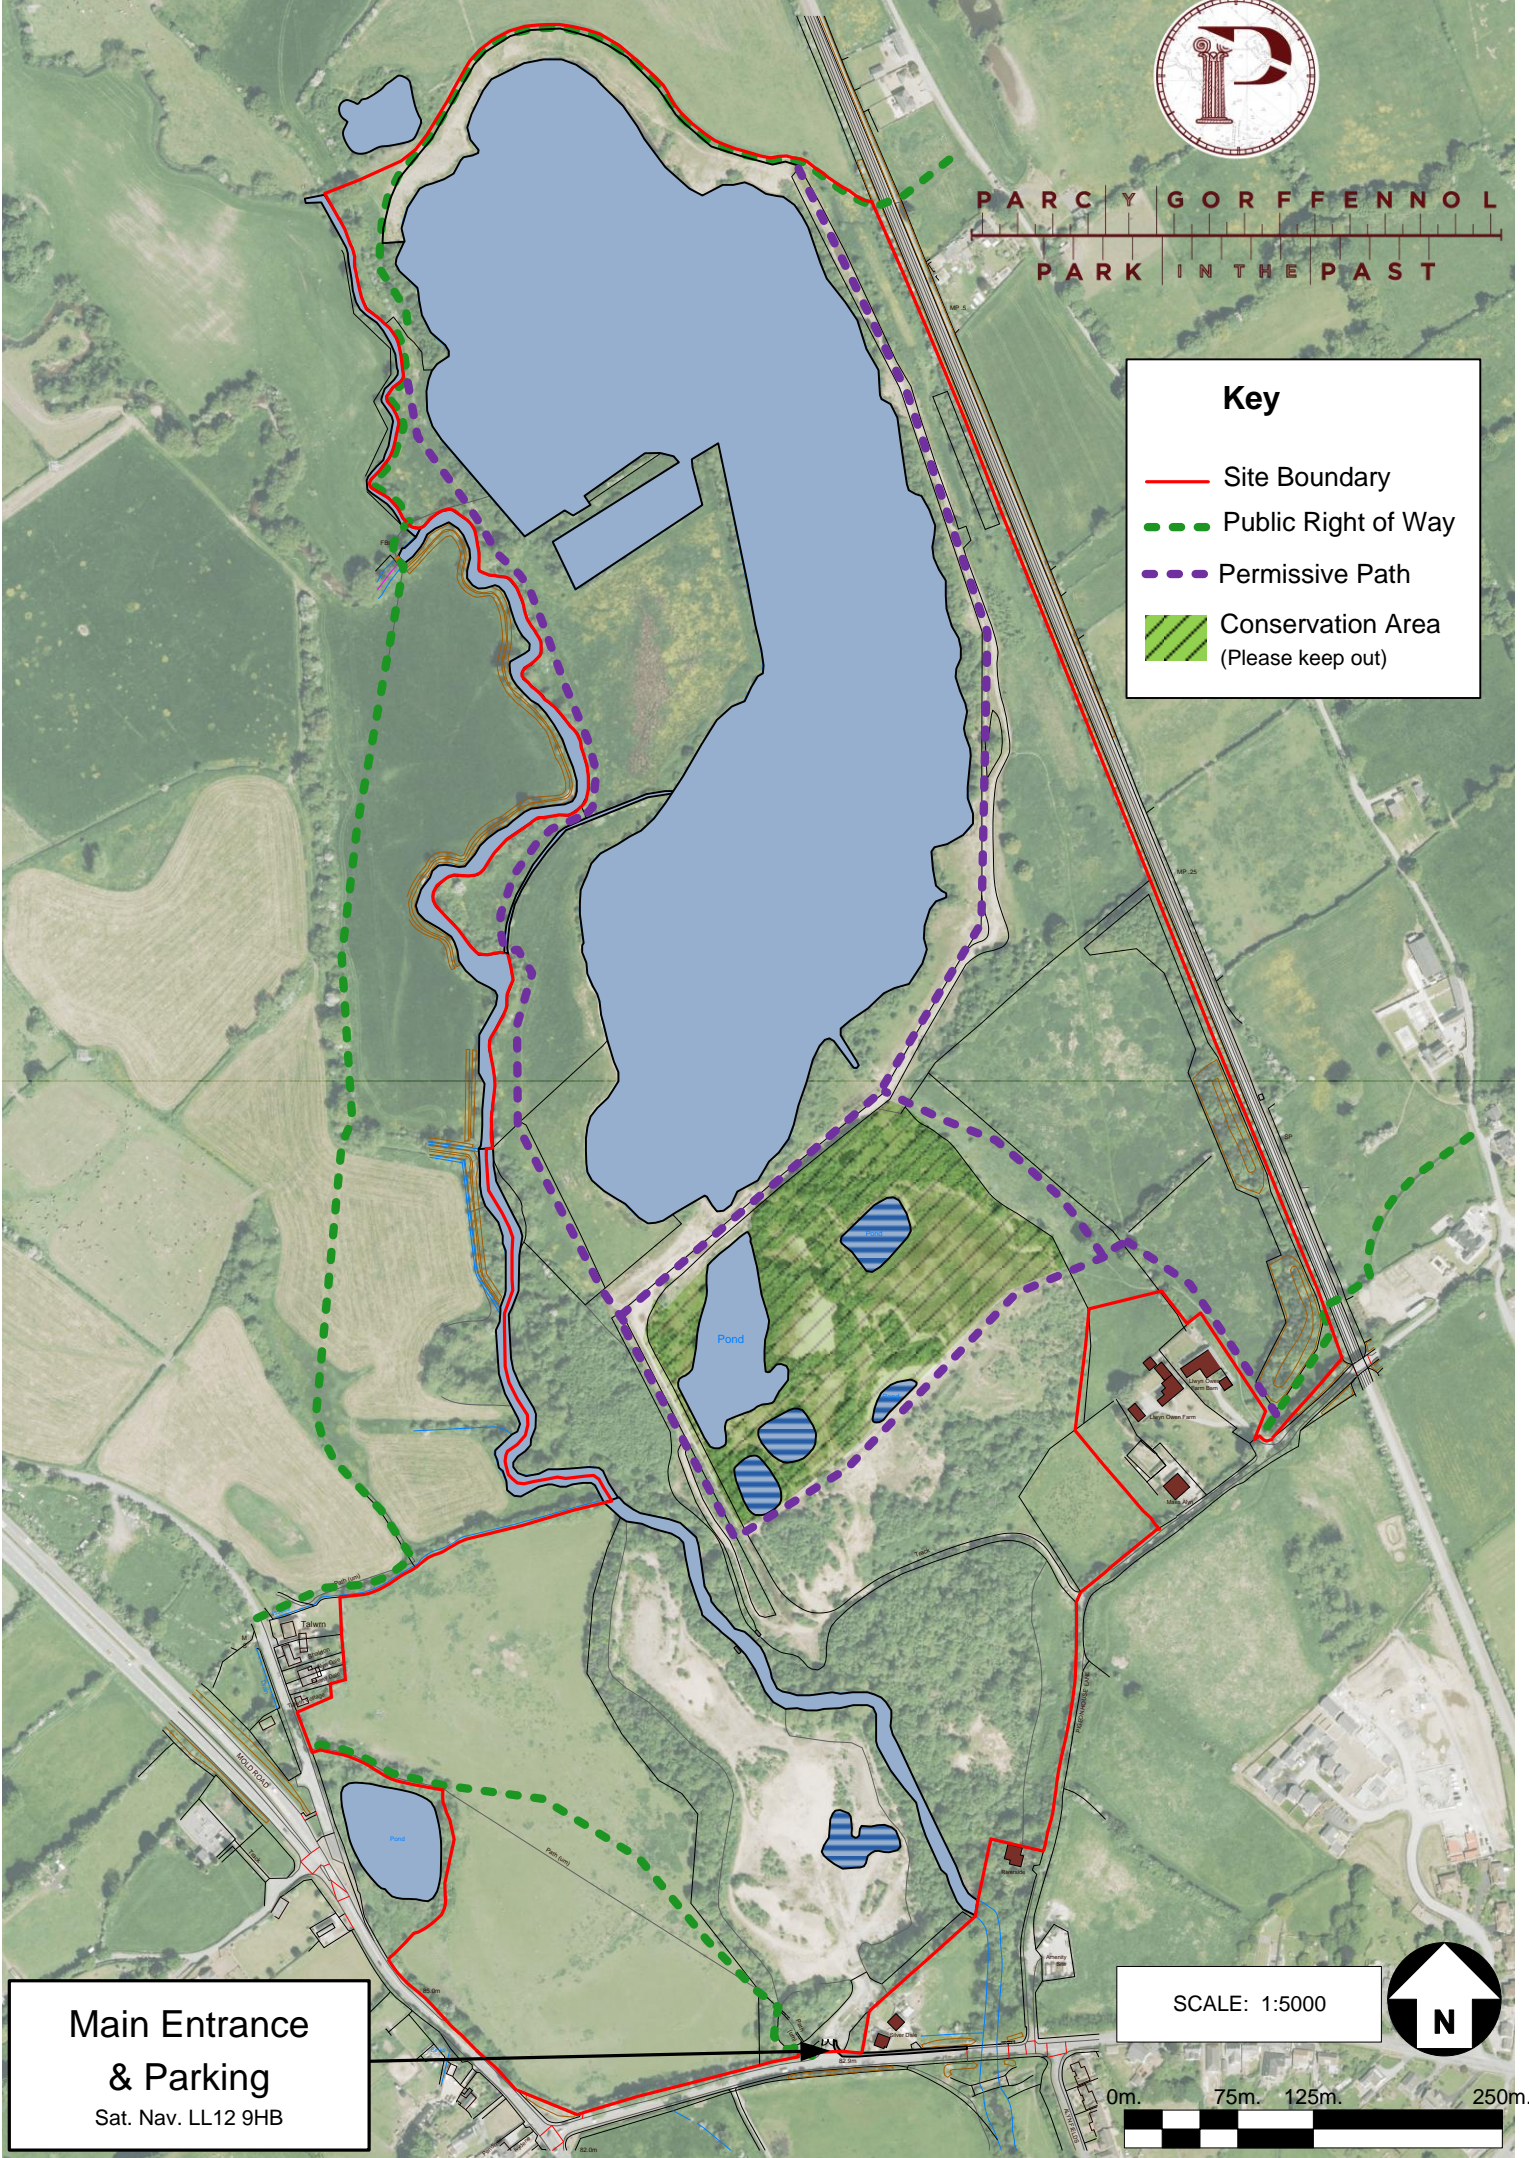

PARC Y GORFFENOL  
PARK IN THE PAST

**Key**

- Site Boundary
- - - Public Right of Way
- - - Permissive Path
- ▨ Conservation Area (Please keep out)

**Main Entrance  
& Parking**  
Sat. Nav. LL12 9HB

SCALE: 1:5000